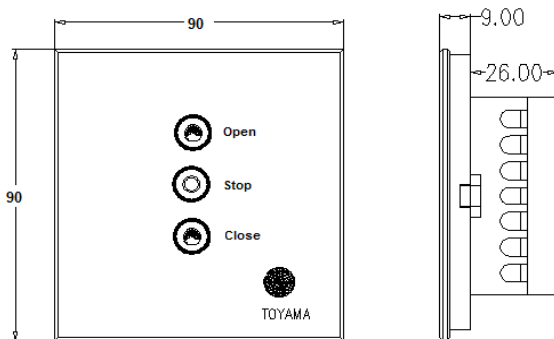

Wiring Diagram:

Dimensions:

Note: Suitable For

- Mounting on 4 module metal box (75mmX140mmX50mm)
- Use 1.5 Sq.mm flexible wires for Phase, Neutral & Load connections.

Safety Warnings:

- If the input voltage increases to 440V the device will burn.
- Each on/off circuit is rated to 5A **resistive** load only. If the load is greater than the specification the device will be damaged and will no longer functions.
- If a direct short is created on the output /load, the device will be damaged and will no longer functions.