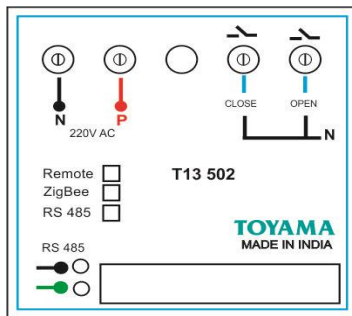

Touch Art Curtain 1 Zone Switch

Zigbee Wireless

(T13 502 Z)

Technical Manual

Product Overview:

Toyama Touch Art switches are intelligent control devices that provides convenient and comfort to the user. Usage of SMD components not only ensures reliability but also makes the product highly compact for its functionality and features. The use of SMPS (Switch Mode Power supply) makes the Touch Art switches operational across countries from North America having 127V supply to European/Asian countries having 230V supply without any field setting. The various functions can be performed from the wall unit or hand held IR remote. Zigbee Wireless switches to operate with Toyama home gateway through Wireless Zigbee Protocol for Automation.

Technical Specification:

- Power Source : 90-270V/AC
- Power Frequency : 50-60Hz
- Number of Curtain Zones : 1 (Open, Close & Stop)
- Operating Temperature : -10 to +55 °C
- Standby power Consumption: <10mW

Wiring Diagram:

Dimensions:

Note: Suitable For

- Mounting on 4 module metal box (75mmX140mmX50mm)
- Use 1.5 Sq.mm flexible wires for Phase, Neutral & Load connections.

Safety Warnings:

- If the input voltage increases to 440V the device will burn.
- Each on/off circuit is rated to 5A **resistive** load only. If the load is greater than the specification the device will be damaged and will no longer functions.
- If a direct short is created on the output /load, the device will be damaged and will no longer functions.